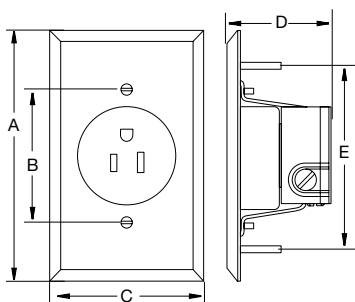

Display Receptacles		
Description	Smooth Brushed Brass Finish	Nickel Plated Finish
Specification grade single receptacle	3799G	3799GS

Nightlight Only

Nightlight Devices	
Description	Catalog Number
LED 1.5 Lumen nightlight with polycarbonate full face lens for maximum illumination, 6 in. pre-wired stranded wire	D100NLIV D100NLLA D100NLW

Clock Hangers

Rating	Specification Grade		
	Description	Smooth Brushed Brass Plate	Nickel Plated Finish
NEMA 5-15, 15A 125V 	Specification grade single receptacle	2828G	2828GS
NEMA 5-20, 20A 125V 		—	—

Residential Grade		Single Receptacle	Duplex
Description	Material/Color	Tamper-Resistant	Tamper-Resistant
Clock hanger/ recessed receptacle, grounding, side wire terminations	Brass	RR151CHBSTR	—
	Stainless Steel	RR151CHSSTR	—
	Ivory Light Almond White	RR151CHITR — RR151CHWTR	RR1510I RR1510LA RR1510W
	Brass	—	—
	Stainless Steel	RR201CHSSTR	—
	Ivory	RR201CHITR	—
	White	RR201CHWTR	—

Note: See Section O for floor and under cabinet box options.

Note: See page R-6 for tamper-resistant description.

Product Dimensions Inches (mm)

	Display Receptacles	Residential Clock Hanger	Nightlight Only
A	4.50" (114.3)	4.63" (117.5)	4.20" (106.8)
B	2.38" (60.5)	2.51" (63.8)	3.28" (83.4)
C	2.75" (69.9)	2.88" (73.0)	1.74" (44.2)
D	1.86" (47.2)	2.10" (53.3)	1.13" (33.3)
E	3.28" (83.3)	2.08" (52.8)	2.73" (69.4)
F	—	1.51" (38.4)	1.16" (29.3)