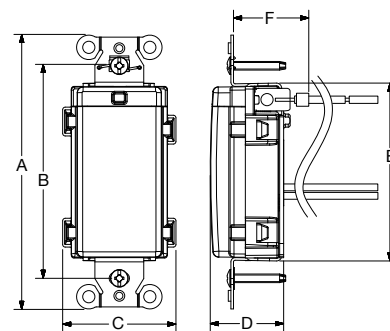

Nightlight Only