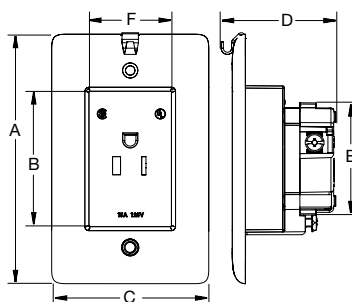

Residential Clock Hanger